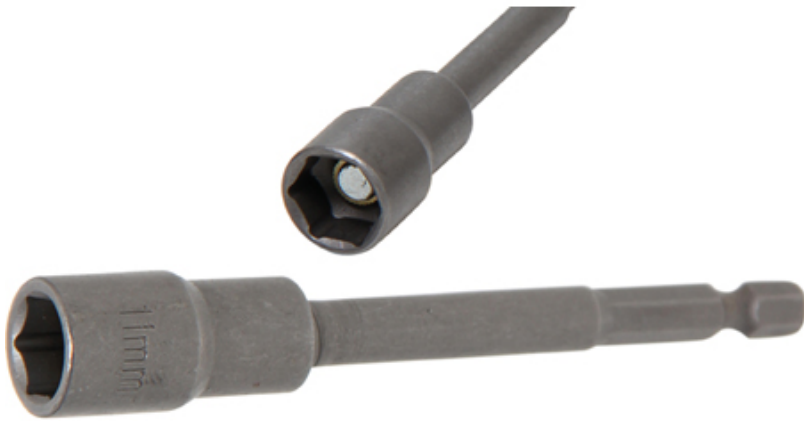

Socket, extra long, with 6-pt. Drill Shaft, 11 mm (Art. 2767)

---

- 6-pt. type with holding magnet
- 1/4" drill shaft
- length: 100 mm

Technical modifications reserved - we are not responsible for issues while printing