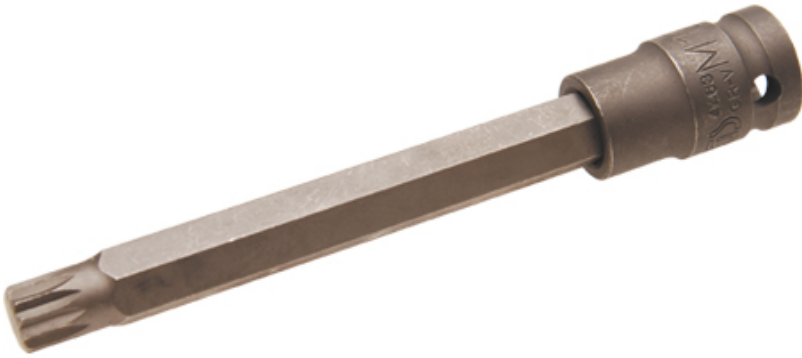

1/2" Impact Bit Socket, spline, M12x10x140 mm (Art. 4463)

---

- browned

Technical modifications reserved - we are not responsible for issues while printing