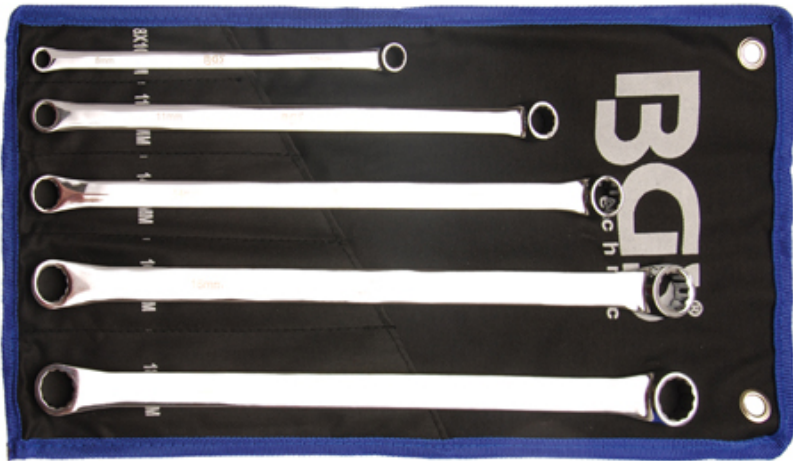

## Double Ring Spanner Set, 8 - 19 mm, extra long (Art. 1187)

- 8x10 - 11x13 - 14x15 - 16x17 - 18x19
- straight type
- chrome-plated
- in pouch

Technical modifications reserved - we are not responsible for issues while printing