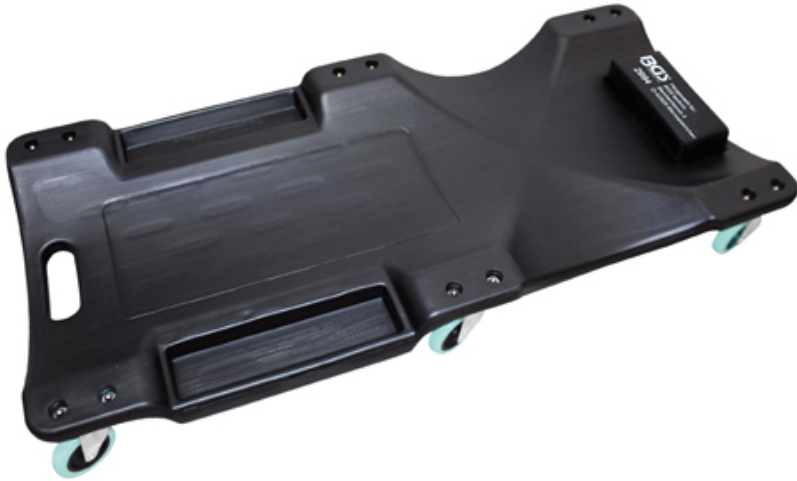

Workshop Creeper, 100x51 cm (Art. 2994)

- heavy duty finish
- ergonomically shaped head rest
- 6 rolling wheels
- 110 Kg max. load

Technical modifications reserved - we are not responsible for issues while printing