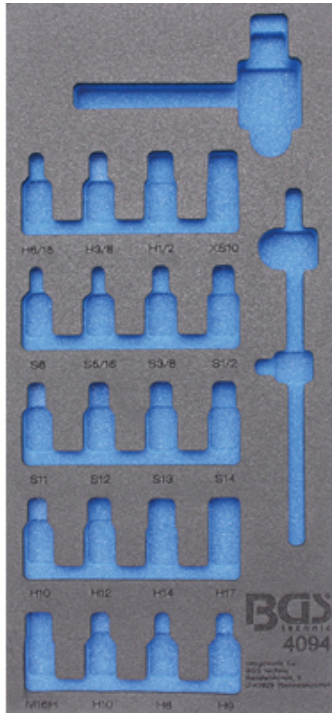

1/3 Tool Tray for Workshop Trolleys, empty: for 22-piece Oil Drain Plug Sockets and Oil Filter Wrenc (Art. 4094-1)

- for following tools:
- Professional Oil Filter Chain Wrench
- 21-piece Oil Drain Socket Set, 3/8"