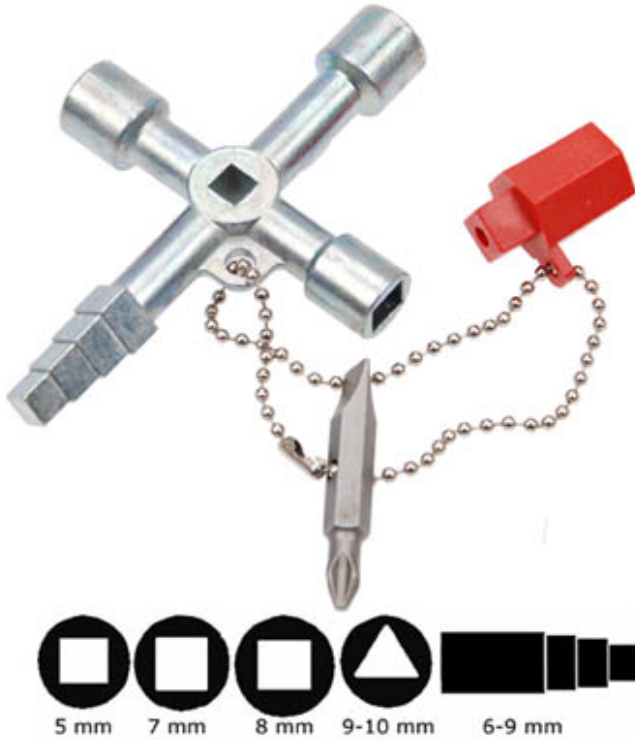

## All Purpose Key "Profi-Key" (Art. 9416)

- for opening and closing technical locks of a/c, ventilation, access panels, service doors
- also for opening service doors of street lights, garbage cans etc.
- including chain, bit, adaptor and 5 mm square for heatings
- must have tool for industry, handcraft, town councils, energy suppliers, public services, electricians, DIY, sanitary, building, janitors and many more
- 90x62 mm, weight 80 g