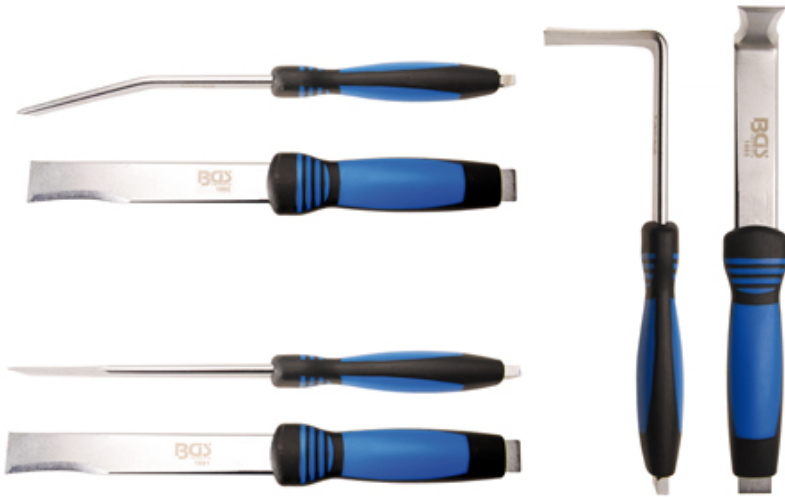

3-piece Body Cutting Chisel Set (Art. 1690)

PRO+

- with handle for safe and fatigue-free working
- flat chisel with oval surface
- 15° angled chisel with oval surface
- 90° angled chisel with oval surface
- regrindable surface
- hardened special steel