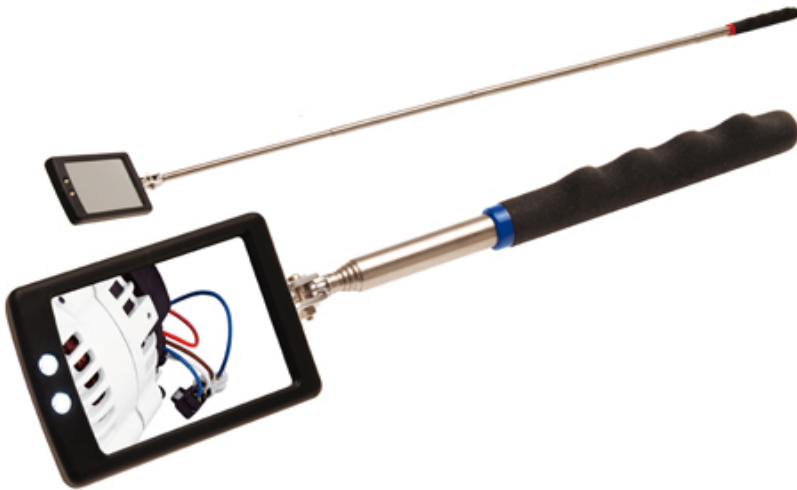

LED Telescope Inspection Mirror, 285 - 870 mm (Art. 9302)

**PRO+**

- non-slip telescopic grip
- Rotating and folding mirrors
- length 285 - 870 mm
- Mirror Size: 41 x 62 mm
- 2 LED
- incl. battery

Technical modifications reserved - we are not responsible for issues while printing