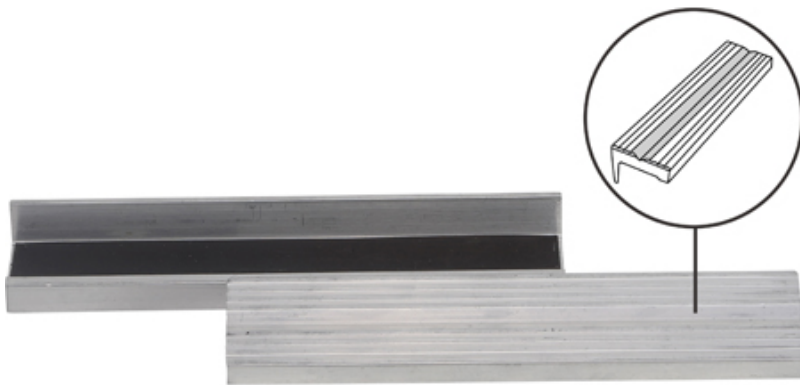

## 2-piece Bench Vise Jaw Protector, Aluminium, 150 mm (Art. 9283)

**PRO +**

- allows a gentle clamping of sensitive workpieces
- embedded magnetic stripe for holding the protector
- horizontally V-shaped profile