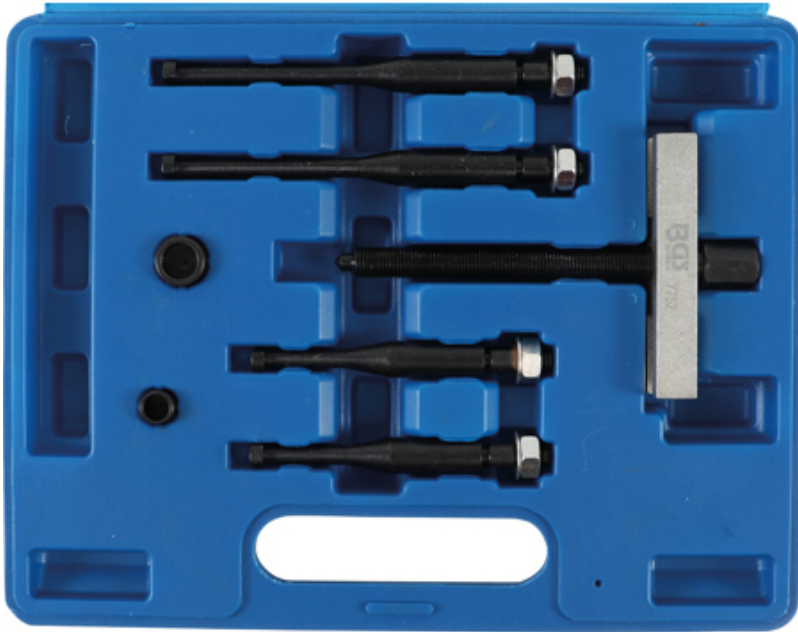

8-piece Steering Wheel Puller Set, 87+153 mm (Art. 7752)

- all-purpose
- esp. for Opel/Vauxhall + Ford
- depth of cut optional 87 or 153 mm

Technical modifications reserved - we are not responsible for issues while printing